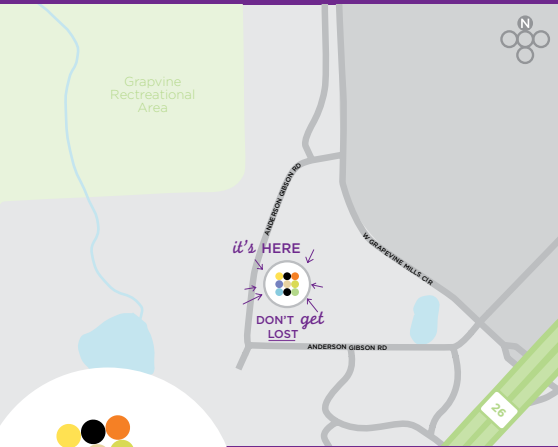

## HYATT PLACE DALLAS/GRAPEVINE

### EXPLORE

- Grapevine Mills
- LEGOLAND Discovery Center
- SEA LIFE Grapevine Aquarium
- Historic Downtown Grapevine
- AT&T Stadium

NOW OVER 200 *hotel locations AND COUNTING*, SO YOU'LL NEVER HAVE  
TO SETTLE FOR ANY PLACE LESS THAN HYATT PLACE

## TRANSPORTATION

- From DFW International Airport: 15 min by car
- From Historic Downtown Grapevine: 10 min by car
- From Highway 121: 2 min by car

888 HYATT HP  
(888 492 8847)